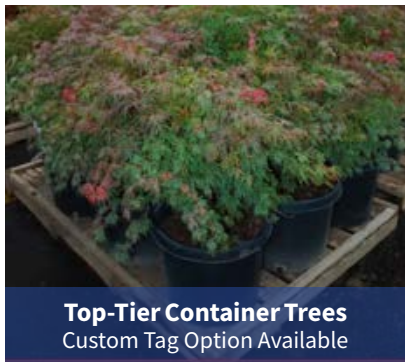

Check out our [website](#) for a current availability.

All orders must be shipped by 5/31/23.

“A Pot Above Average” Nursery Stock

Eshraghi Nursery offers a wide palette of primarily container trees, after field grown with additional rooting time in the pot. Create a well-rounded order around their well-known items such as Maple, Laurel, deciduous trees, conifers, and conifers on standards.