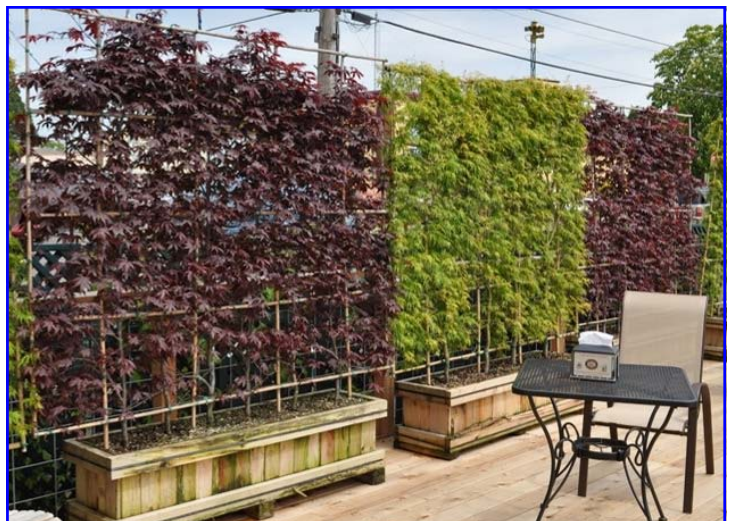

**Contact your EHR sales representative or call 800-214-2221 and ask for the
Nursery Department to order these exciting new items from Bountiful Farms!**