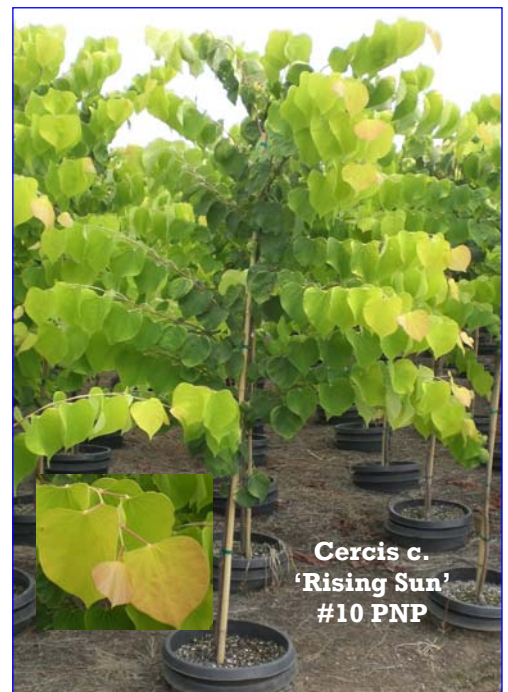

Cercis c. 'Rising Sun'
#10 PNP